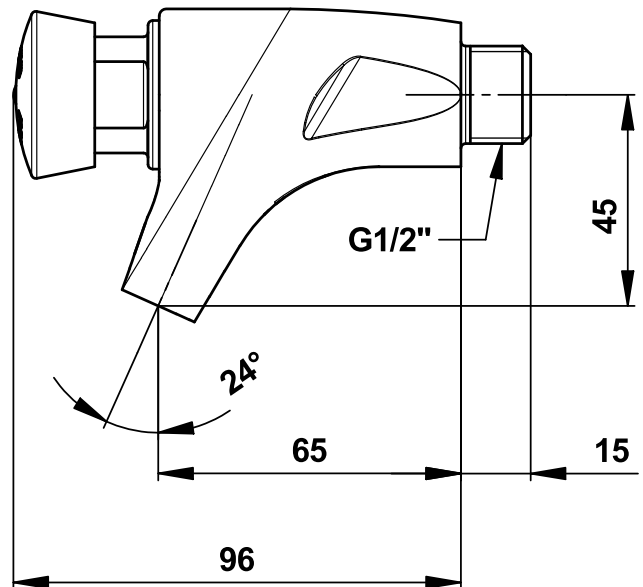

# TECHNICAL DATA SHEET

**PRESTO®**

**Range:** Single wall-mounted tap  
**Ref:** 63200 - PRESTO 507 - high-flow tap - cold water

## > Working pressure :

- 1 to 5 bar

## > Flow :

- 18 l/min at 3 bar - 4-position flow adjustment device
- Anti-water-hammering design

## > Hydraulic supply :

- M G 1/2" (15x21) - Cold water